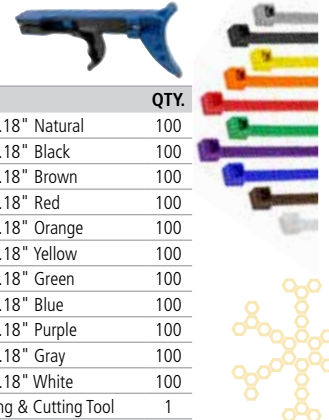

#101514900 | 104140 Color Cable Tie Assortment

12 Items, 1,101 Total Pieces

PART #	LEGACY #	DESCRIPTION	QTY.
101734993	10250UZ	Standard Cable Ties 8" x .18" Natural	100
101723106	10251UZ	Standard Cable Ties 8" x .18" Black	100
116680930	104071	Standard Cable Ties 8" x .18" Brown	100
116680935	104072	Standard Cable Ties 8" x .18" Red	100
116680938	104073	Standard Cable Ties 8" x .18" Orange	100
116680940	104074	Standard Cable Ties 8" x .18" Yellow	100
102641579	104075	Standard Cable Ties 8" x .18" Green	100
116680944	104076	Standard Cable Ties 8" x .18" Blue	100
116680945	104077	Standard Cable Ties 8" x .18" Purple	100
116680948	104078	Standard Cable Ties 8" x .18" Gray	100
116680951	104079	Standard Cable Ties 8" x .18" White	100
111279959	90750	Light-Duty Cable Tie Pulling & Cutting Tool	1
110488626	B01026	Adjustable Horizontal 6-Compartment Drawer	1