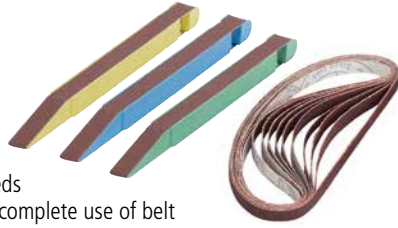

Angled Quick Release Pliers

- Easily removes fittings from either side
- Good for tight locations
- Handle color is black

PART #	LEGACY #	DESCRIPTION	TUBING OR HOSE SIZE	QTY.
106288685	PA82505	Small Angle	1/8" - 3/8" O.D.	1
106253098	PA82506	Large Angle	3/8" - 5/8" O.D.	1

Vertical Quick Release Pliers

- Easily removes straight/accessible fittings
- Handle color is red

PART #	LEGACY #	DESCRIPTION	TUBING OR HOSE SIZE	QTY.
106290698	PA82503	Small Vertical	1/8" - 3/8" O.D.	1
106270380	PA82504	Large Vertical	3/8" - 5/8" O.D.	1

ABRASIVES

Belt Sticks*

- For sanding hard-to-reach areas
- Stick is made of polypropylene
- Tip can be reshaped to meet needs
- Abrasive belt can be rotated for complete use of belt

PART #	DESCRIPTION	DIMENSION	GRIT	COLOR	QTY.
117218777	Belt Stick	1/4X6-3/8	400	Yellow	1
117218778	Belt Stick	1/4X6-3/8	240	Blue	1
117218781	Belt Stick	1/2X8-1/8	400	Yellow	1
117218780	Belt Stick	1/2X8-1/8	320	Green	1
117218779	Belt Stick	1/2X8-1/8	240	Blue	1
117218843	Belt Stick	3/4X9-3/4	400	Yellow	1
117218782	Belt Stick	3/4X9-3/4	240	Blue	1
117218844	Belt Stick Bands	1/2"	400	-	10
117218845	Belt Stick Bands	1/2"	320	-	10