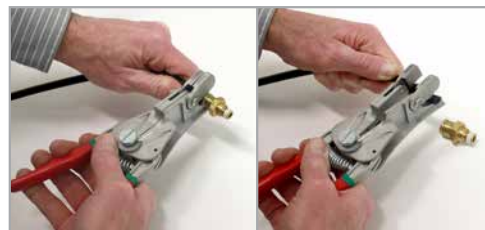

Vertical Quick Release Pliers

- Easily removes straight/accessible fittings
- Handle color is red

PART #	LEGACY #	DESCRIPTION	TUBING OR HOSE SIZE	QTY.
106290698	PA82503	Small Vertical	1/8" - 3/8" O.D.	1
106270380	PA82504	Large Vertical	3/8" - 5/8" O.D.	1