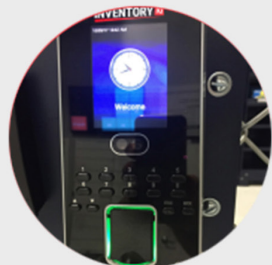

## Storeroom tracking just got Bigger and Better!

- User removes the wireless scanner and scans the barcodes of products being removed or returned

- Magnetic weighted parts shelf bins

- Smart Biometric Lock for Easy Access